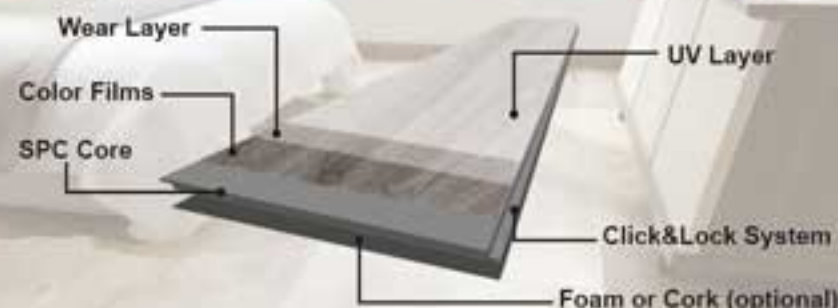

Stone Plastic Composite(SPC Floor)