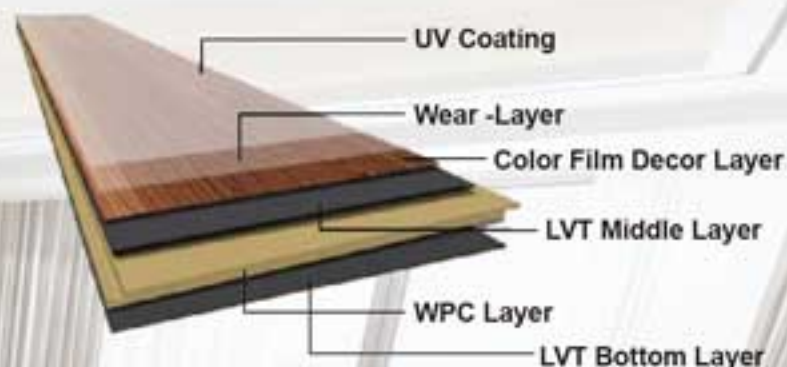

Xinfulai is mainly engaged in manufacturing and exporting PVC floor, including three main types—Luxury Vinyl Plank/Tile(LVP/LVT), Wood Plastic Composite (WPC), and Stone Plastic Composite (SPC). We have 350 professional workers and more than 20 technicians. The annual production capacity is more than 2,200 standard containers of indoor waterproof floors, and more than 95% of our orders are export orders. The US, Canada, Germany, Belgium, French, UK, Australia, and Spain are the major export markets of our company. We also have powerful R&D ability and innovation capability. We can accept OEM according to customer's requirements.

Xinfulai is one of the most professional manufacturers in China. We obtains the ISO9001 Quality System Certification, ISO14001 Environmental Certification, OHSA18001 Occupational Health and Safety Certification, SGS Certification Authority, Floor Score Certification, CSTB Certification and other certifications.

Xinfulai has a big showroom which is displaying all kinds of PVC floor and colorful decor film. It is more convenient for clients to choose the color and the type of floor.

Welcome all home and abroad clients to visit and negotiate business.

Wood Plastic Composite(WPC Floor)